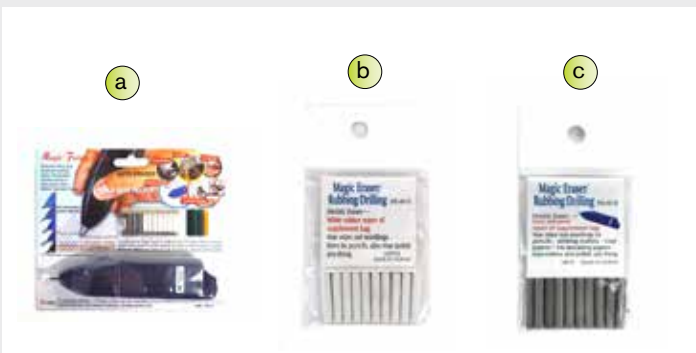

“ATI” ELECTRIC ERASER

Code	Price
a: WRI1233	Auto eraser with refill assorted colors
b: WRI1234	Auto eraser refill white eraser 10/pk
c: WRI1235	Auto eraser refill grey eraser 10/pk