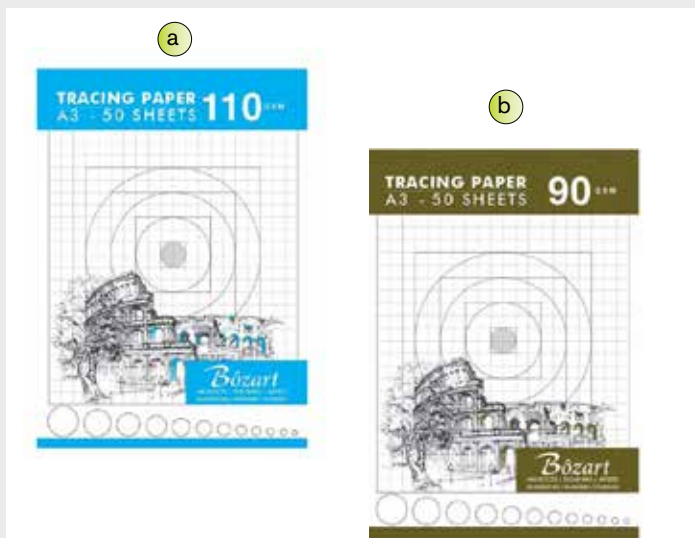

“BF” TRACING PAPER PADS

Calque paper, 50SH

Code	Price
a: PAP0145	A3, 110g, blue layout
a: PAP0146	A4, 110g, blue layout
b: PAP0147	A3, 90g, green layout
b: PAP0148	A4, 90g, green layout