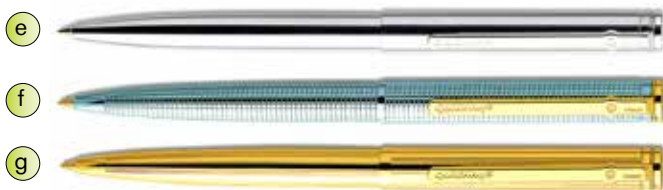

“TRODAT” PENS WITH STAMPS

Code	Price
a: STA0084	Plate size: 35 x 7mm, 3 lines, chrome
b: STA0085	Plate size: 35 x 7mm, 3 lines, black
c: STA0086	Plate size: 35 x 7mm, 3 lines, grey
d: STA0088	Plate size: 32 x 6mm, 2 lines, marbled brown
e: STA0089	Automatic, plate size: 35 x 7mm, 3 lines, stainless steel
f: STA0090	Automatic, plate size: 35 x 7mm, 3 lines, chrome
g: STA0091	Automatic, plate size: 35 x 7mm, 3 lines, gold

S-300+ Mini dater 29 JUN 2017

S-303+ 4 in 1 Mini dater
PAID 29 JUN 2017
RECEIVED
FAXED
E-MAILED

S-400+ 29 JUN 2017

S-311+ 29 JUN 2017 - 29 JUN 2017

S-836 29 JUN 2017