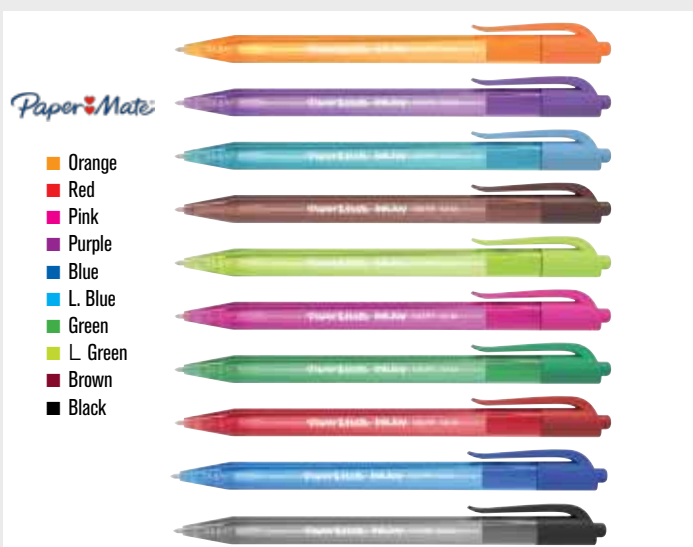

Paper Mate

- Orange
- Red
- Pink
- Purple
- Blue
- L. Blue
- Green
- L. Green
- Brown
- Black

“PAPERMATE” INKJOY

Retractable 1.0 mm

Code	Price
WRI0106 Ballpoint	
WRI0107 Ballpoint, fun assorted colors