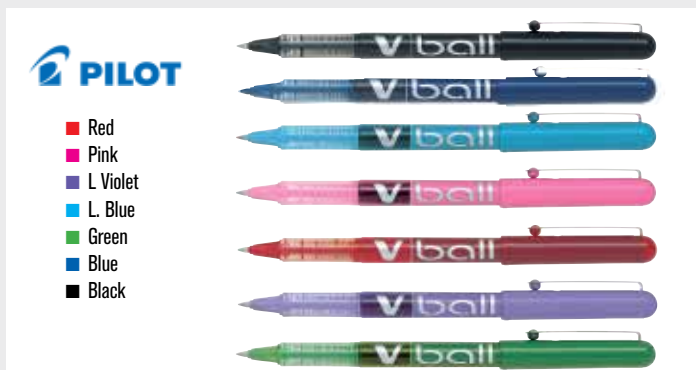

“PILOT” ROLLER PEN LIQUID INK V BALL

Code	Price
WRI0157	0.5 mm
WRI0158	0.7 mm
WRI0159	0.7 mm, set of 4 colors