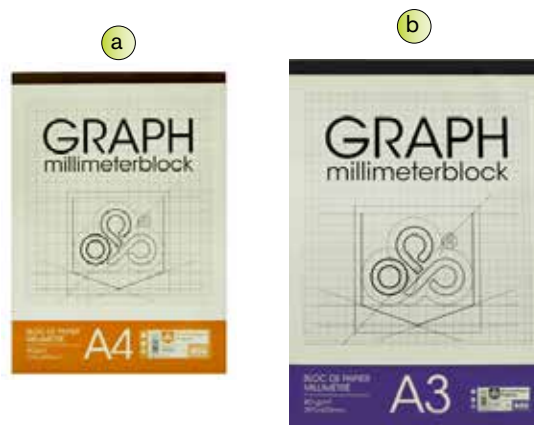

Code		Price
a: PAP0174	Sketch pad graphic art, A3, 120g, 80SH	\$9.22
b: PAP0175	Sketch pad graphic art, A4, 120g, 80SH	\$5.35

**“OPP” SKETCH BOOK**

Code		Price
PAP0168	A5, 18SH	\$0.39
PAP0169	A4, 18SH	\$0.59