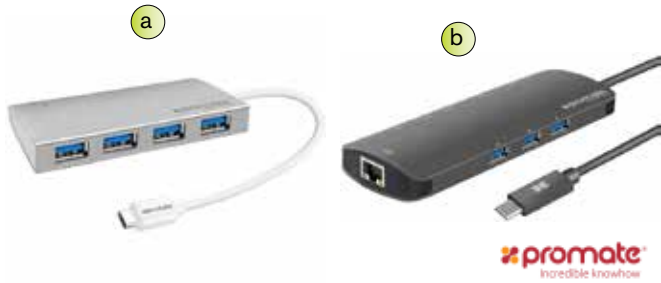

“PROMATE” HUB

Code Price

- a: CPA0267 4 USB port, 3.1 type-C hub, grey, silver
- b: CPA0268 All in one type-C hub with power delivery, grey