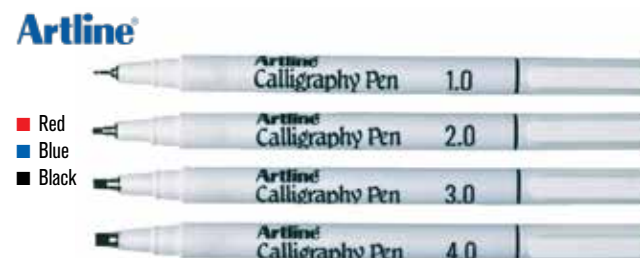

“ARTLINE” CALLIGRAPHY PEN

Code	Price
WRI1240	1.0
WRI1241	2.0
WRI1242	3.0