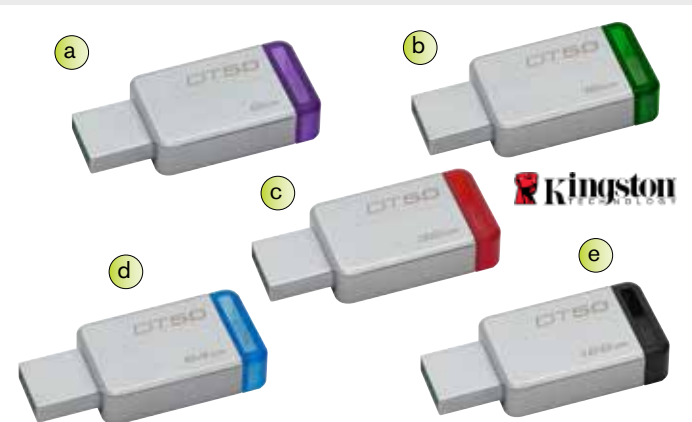

"KINGSTON" DATA TRAVELER USB

Code	Price
a: CPA0146	8GB, 3.0
b: CPA0147	16GB, 3.0
c: CPA0148	32GB, 3.0
d: CPA0149	64GB, 3.0
e: CPA0150	128GB, 3.0