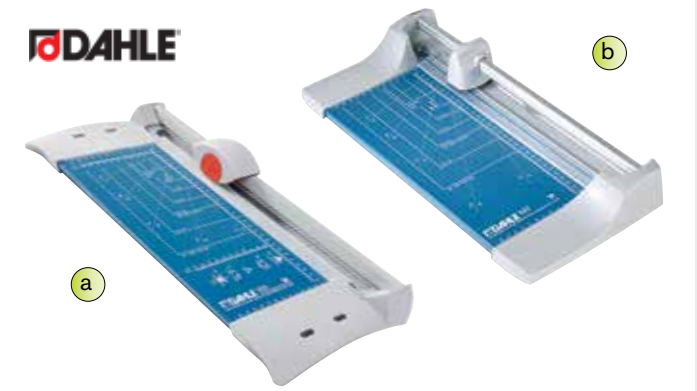

"DAHLE" TRIMMER

Code	Price
a: OFM0082	A4, rotary blade, 7SH, straight cut, folds, deckle-edge cut, wavy cut, perforation
b: OFM0083	A4, rotary blade, 7SH
b: OFM0084	A3, rotary blade, 5SH