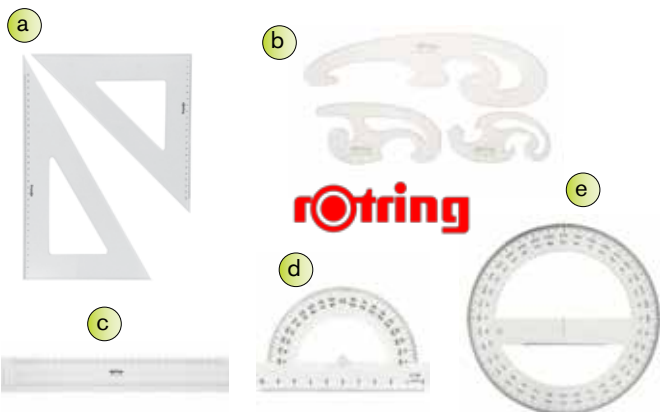

**TRIANGLE SET SQUARE**

*Code* *Price*

- a: WRI1166 35cm set of 2pcs 45+60 degrees
- b: WRI0846 "CORVUS" ruler set of 4 pieces

**"ROTRING" LETTERING STENCILS**

*Code* *Price*

- WRI0796 2.0 mm
- WRI0797 3.0 mm
- WRI0798 4.0 mm
- WRI0799 5.0 mm