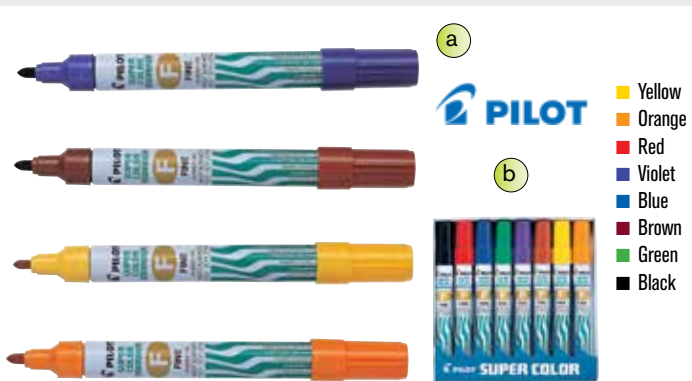

“PILOT” PERMANENT MARKER

Fine 1.0 mm

Code	Price
a: WRI0342	Bullet
b: WRI0343	Bullet, Set of 8 colors