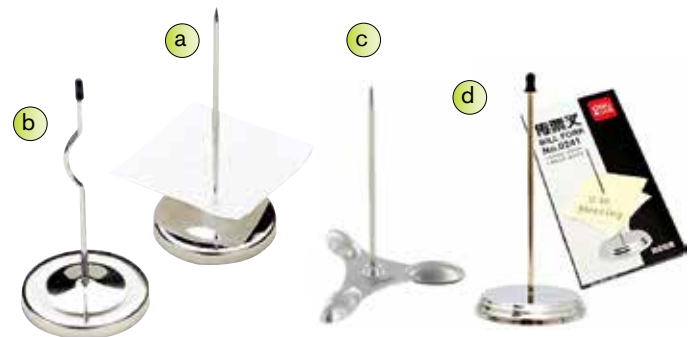

SPIKE FILES

Code	Price
a: DAC0630	“ABEL”, bill holder, 20cm, straight
b: DAC0631	“ABEL”, bill holder, 20cm, curved
c: DAC0632	“MAPED”, metal bill holder
d: DAC1092	“DELI”, paper spike