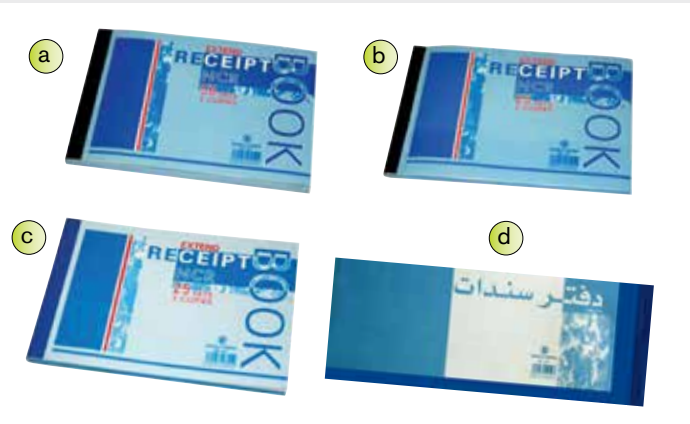

A5

Code	Price
PAP0429	Hard cover, line
PAP0800	PVC cover, lines
PAP0801	PVC cover, 2 columns, monthly tabs

**“BF” SPECIAL AGENDA**

A5

Code	Price
PAP0430	Daily wallet cover, gilded
PAP0431	Daily wallet PU cover, gilded