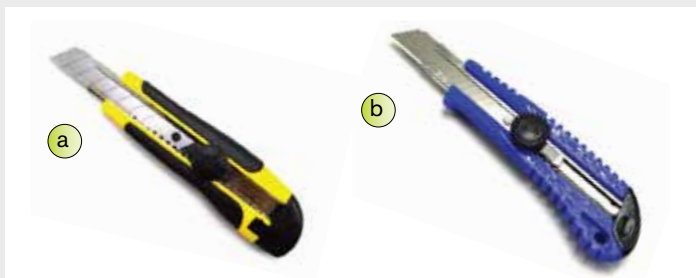

CUTTERS WITH WHEEL

Code	Price
a: DAC1055	Large 16.5cm
b: DAC1056	Large 16cm