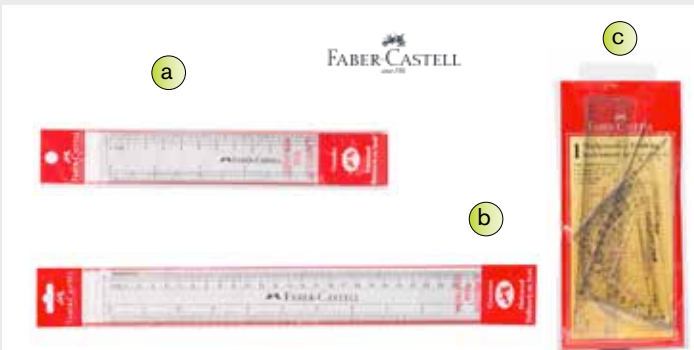

"FABER-CASTELL" PLASTIC RULERS

Code	Price
a: WRI0785	15 cm
b: WRI0786	30 cm
c: WRI0787	Wallet geometry set