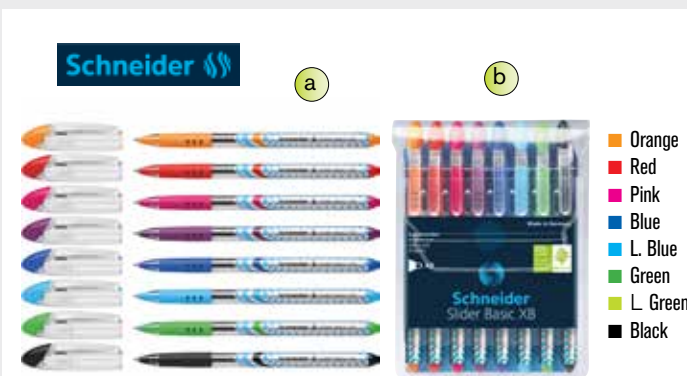

“SCHNEIDER” SLIDER BASIC BALLPOINT

Extra broad

Code Price

a: WRI0001	Black
a: WRI0002	Red
a: WRI0003	Blue
a: WRI0004	Green
a: WRI0005	Assorted colors
b: WRI0007	Wallet of 8pcs