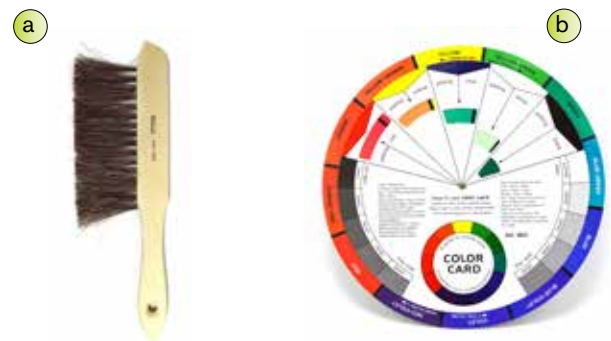

DRAFTING SUPPLIES

Code Price

- a: WRI1253 "MCOLOR", table brush
- b: WRI1254 Color wheel 23cm