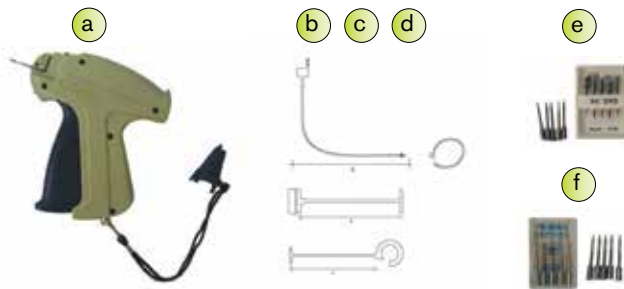

“MBS” TAGGING GUNS

Code Price

a: OFS0307 Tag guns 9s arrow
b: OFS0308 Loop pins 150 mm
c: OFS0309 Tag pins, 8-13-35-40-50 mm, 5000/pk
d: OFS0310 Hook pins 40 mm, 5000/pk
e: OFS0311 Tag gun needle, 5pcs
f: OFS0312 Tag gun needle high quality, 5pcs