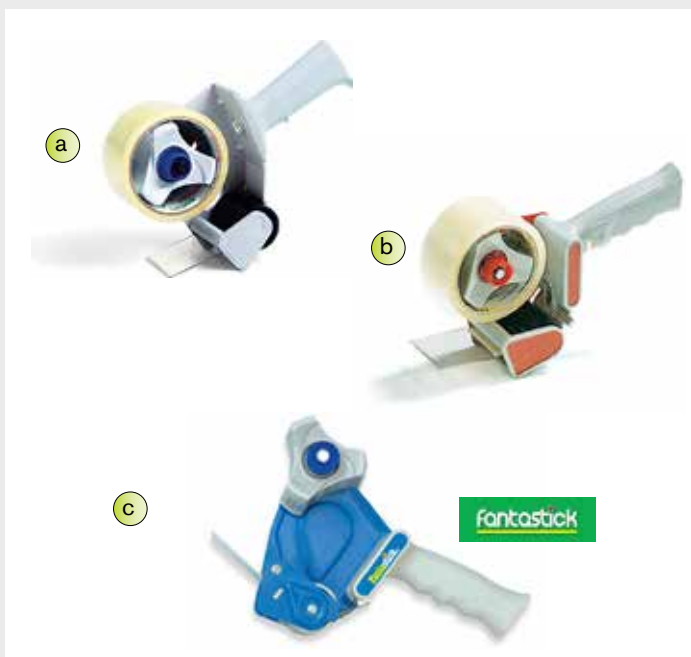

TAPE DISPENSER

Code Price

a: TAD0184 “ABEL”, packaging tape dispenser
b: TAD0185 “ABEL”, packaging tape dispenser
c: TAD0183 “FANTASTICK”, carton sealer