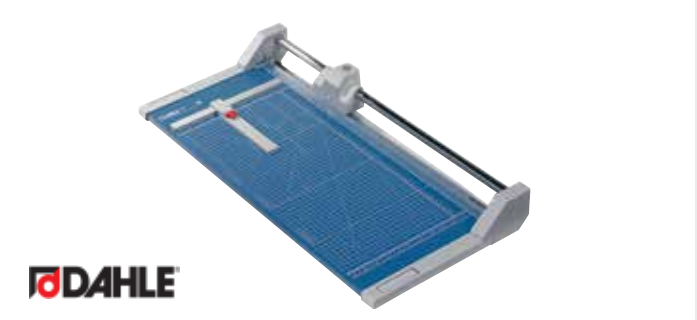

"DAHLE" PROFESSIONAL USE TRIMMER

Code	Price
OFM0085	A4, rotary blade, 18SH
OFM0086	A3, rotary blade, 18SH
OFM0087	A2, rotary blade, 18SH
OFM0088	A1, rotary blade, 9SH
OFM0089	A0, rotary blade, 6SH