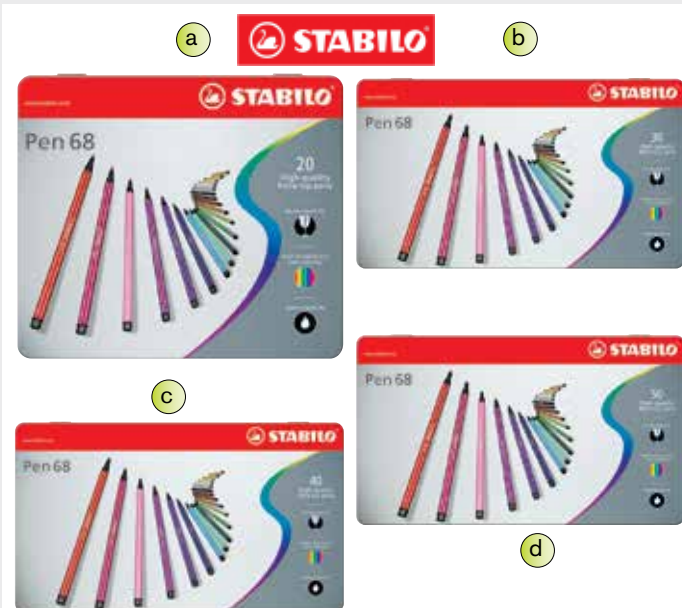

"STABILO" FIBRE TIP PEN

Code	Price
a: WRI0291 Metal box of 20 colors	
b: WRI0292 Metal box of 30 colors	
c: WRI0293 Metal box of 40 colors	
d: WRI0294 Metal box of 50 colors