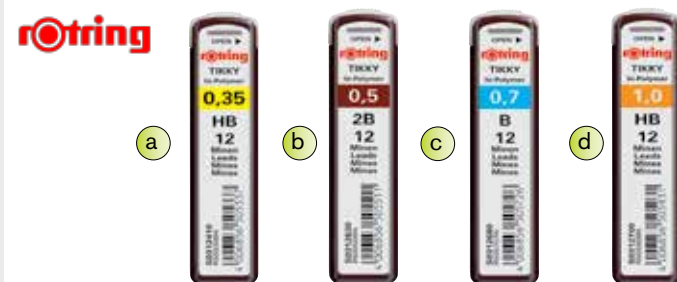

“ROTRING” TIKKY LEADS

Code	Price
a: WRI0684	0.35 mm, B/HB/H
b: WRI0685	0.5 mm, HB/2B/B/H/2H
c: WRI0686	0.7 mm, HB/2B/B
d: WRI0687	1.0 mm, HB