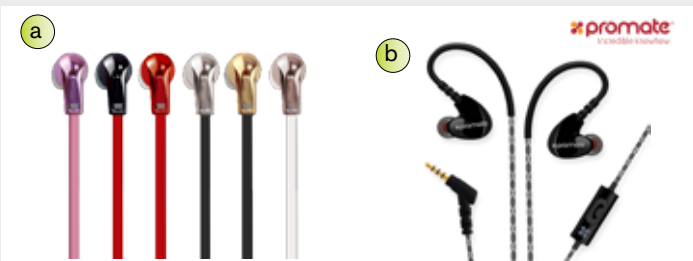

"PROMATE" EARPHONE

Code Price

- a: CPA0232 Stereo metallic with microphone chrome
- b: CPA0233 Wired with microphone, black, white