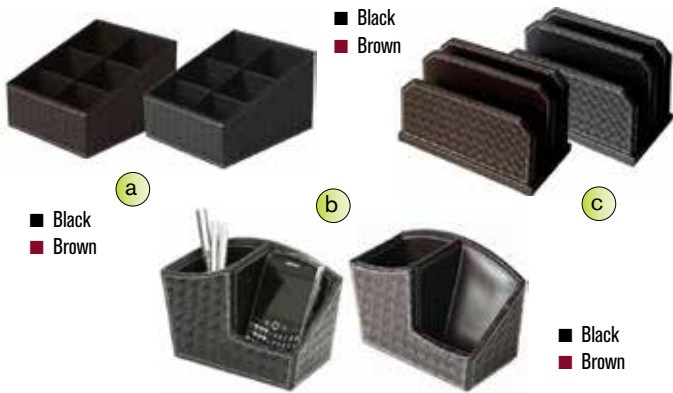

■ Black  
■ Brown

**“HIPCE” LEATHER TISSUE BOX**

Code	Price
DAC0763	Tissue box
DAC0764	Tissue box

■ Black  
■ Brown

**“HIPCE” LEATHER DESK ORGANIZER**

Code	Price
a: DAC0758	Desk organizer
b: DAC0759	Pen holder round