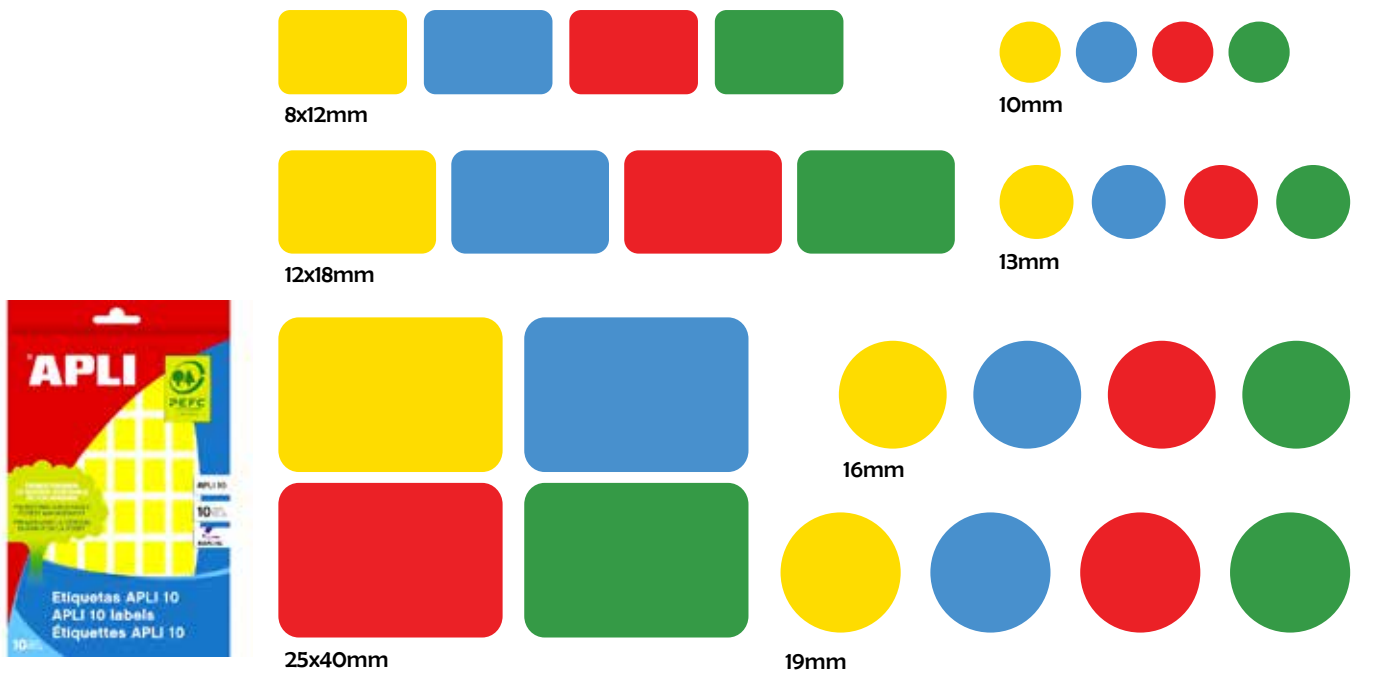

“APLI” COLORED LABELS

Code	Price
PAP0677 Colored label