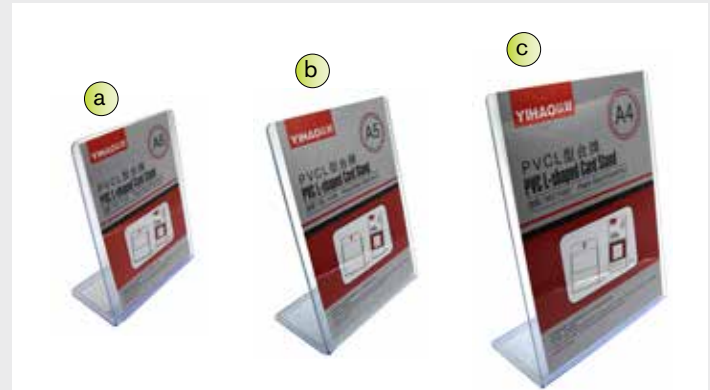

PVC SIGN HOLDER L-SHAPE PORTRAIT

Code	Price
VPN0230	A6 10.5 x 14.8cm
VPN0231	A5 14.8 x 21cm
VPN0232	A4 21 x 29.7cm