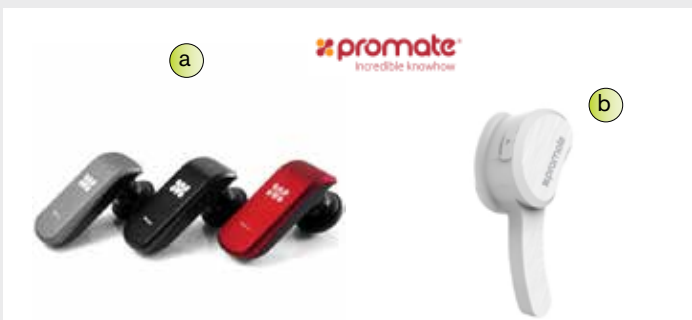

**“GENIUS” HEADSET**

Code	Price
------	-------

- a: CPA0243 PC headset lightweight
- b: CPA0244 Run card with noise canceling microphone

**“PROMATE” HEADPHONE**

Code	Price
------	-------

- CPA0245 Wired with microphone, black, red, blue