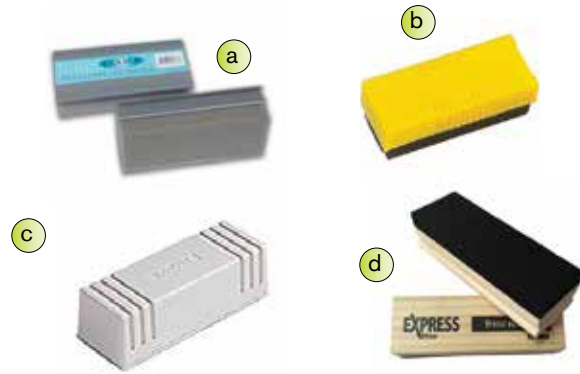

BOARDS ERASERS

Code	Price
a: VPN0111	Metal, white board eraser, high density sponge, 13 x 6 x 3.5cm
b: VPN0112	Plastic, white board & chalk board eraser, artificial wool felt, 11.7 x 5 x 3.3cm
c: VPN0114	Plastic, magnetic, white board eraser, sponge with felt, refillable, 15.4 x 5.8 x 5cm
d: VPN0115	Wood, white board & chalk board eraser, felt, 13 x 4.2 x 3.5cm